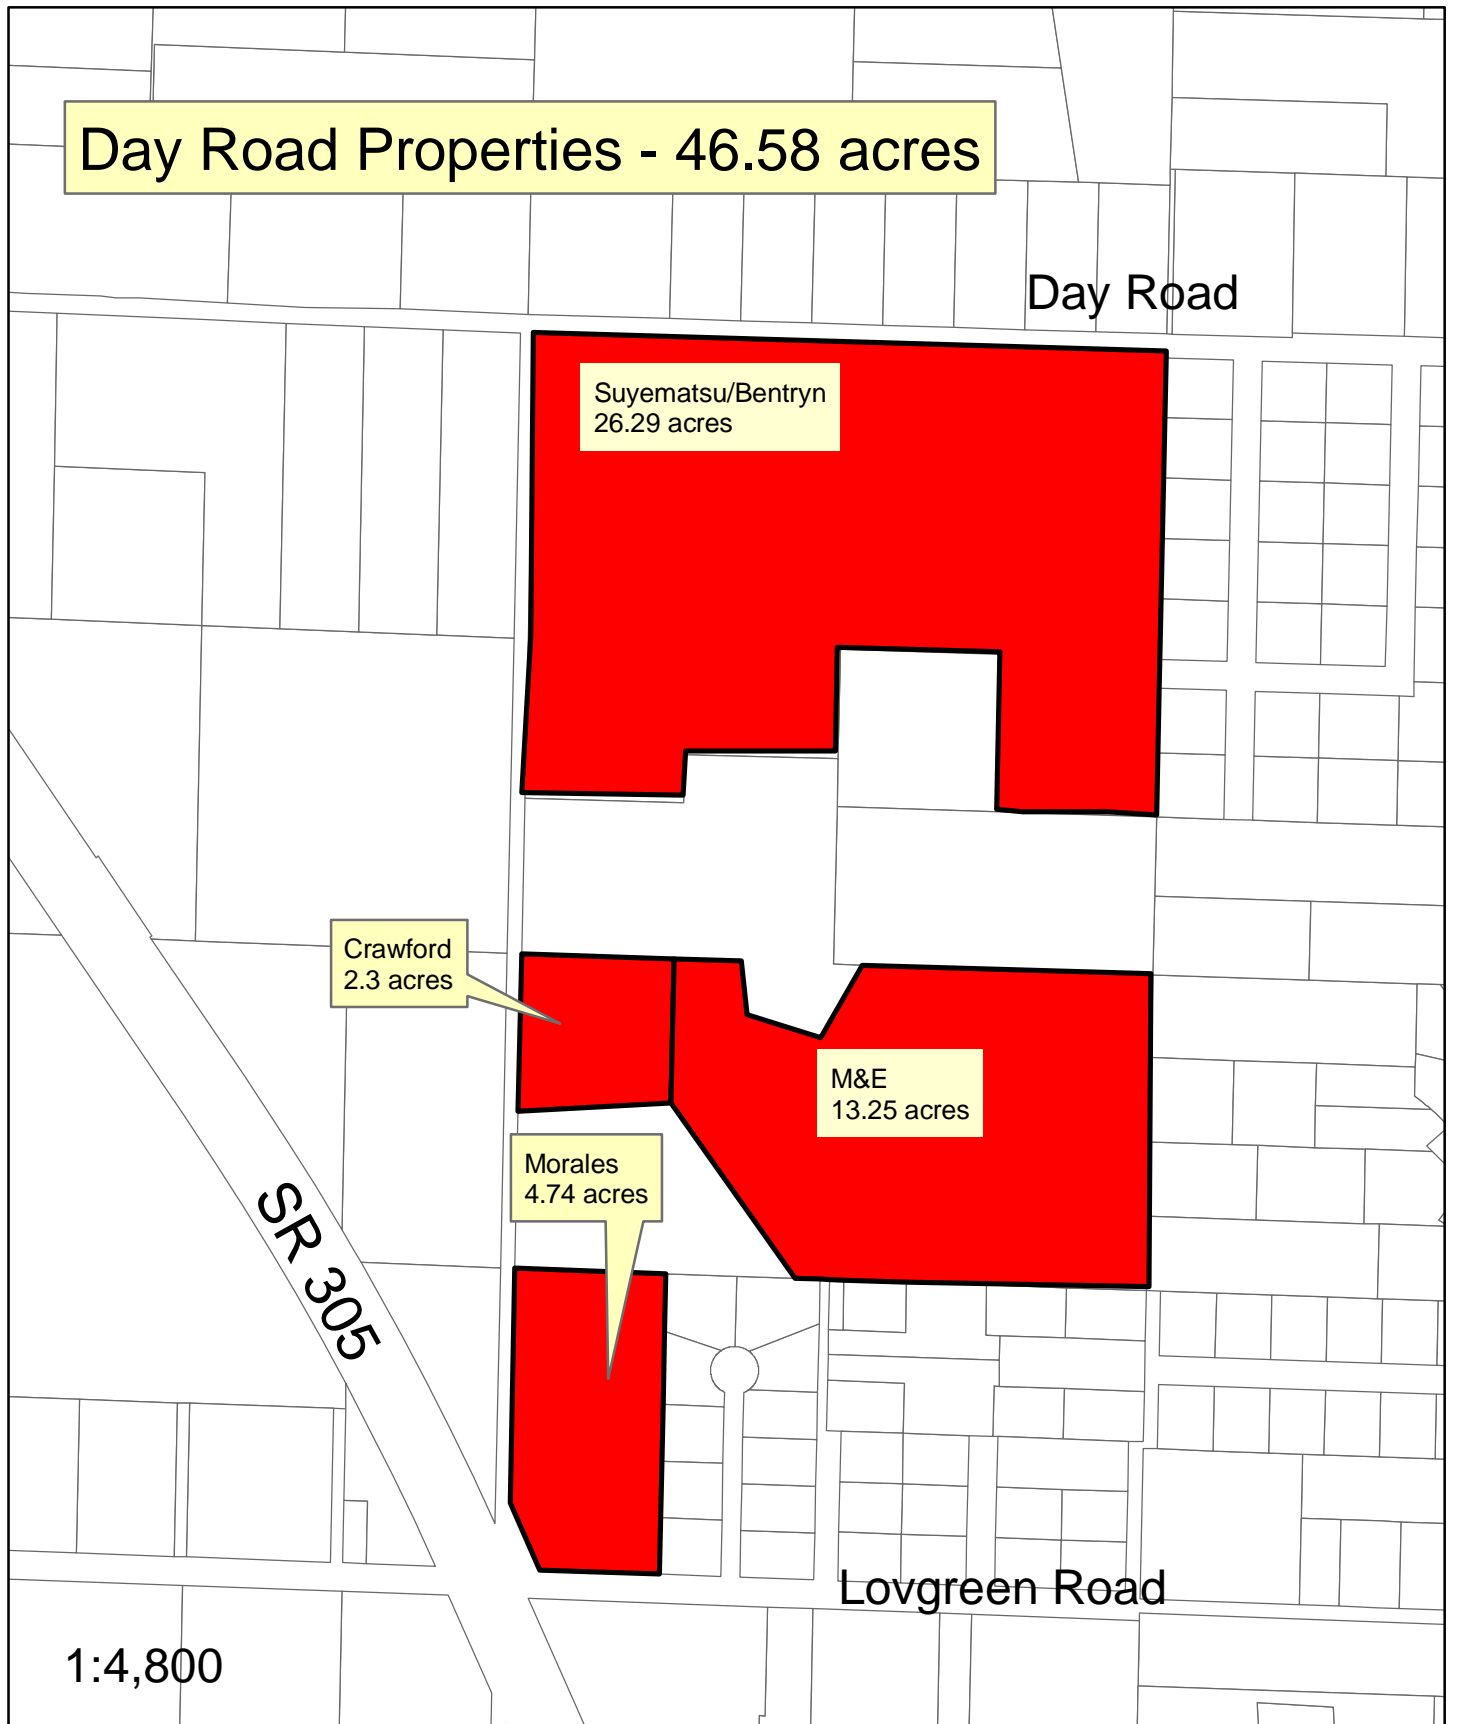

## Day Road Properties - 46.58 acres

### Vicinity Map

## Johnson Farm - 14.4 Acres

### Legend

- City Agricultural Land
- Tax Parcels