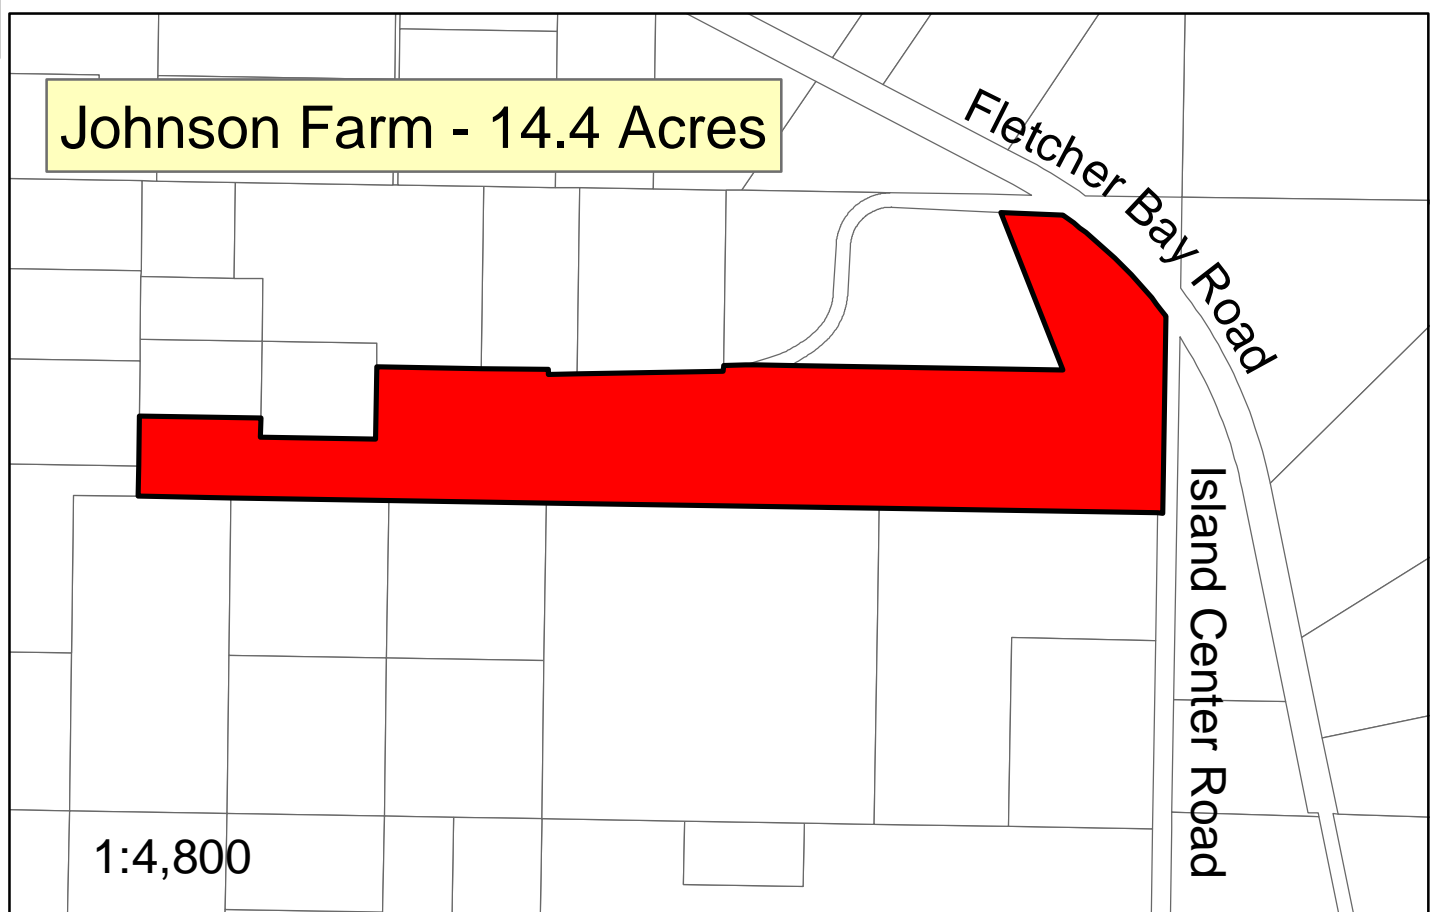

## Day Road Properties - 46.58 acres

### Vicinity Map

## Johnson Farm - 14.4 Acres

### Legend

- City Agricultural Land
- Tax Parcels