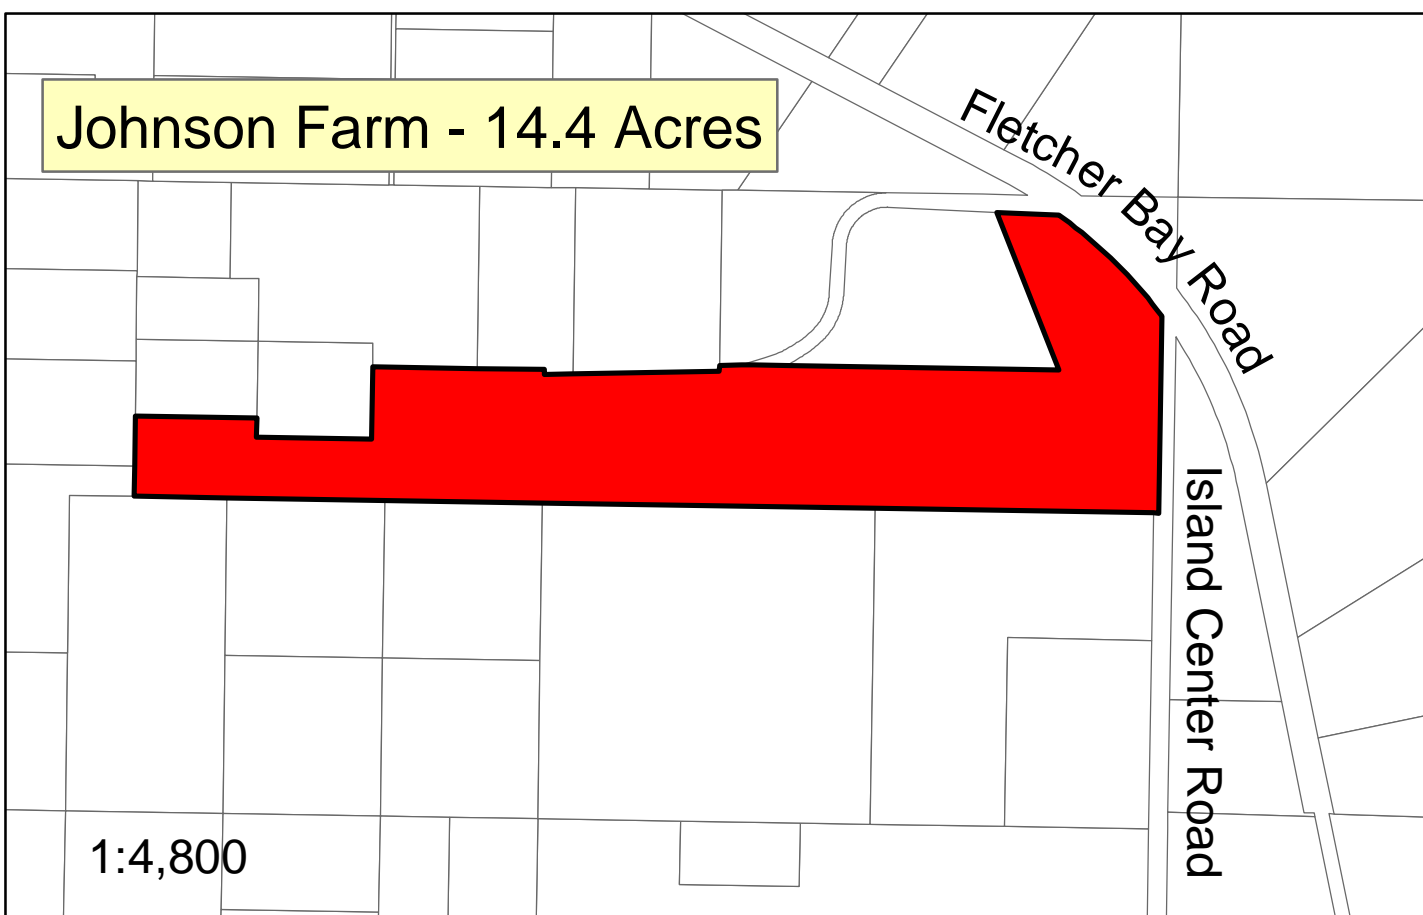

## Day Road Properties - 46.58 acres

### Vicinity Map

## Johnson Farm - 14.4 Acres

### Legend

- City Agricultural Land
- Tax Parcels