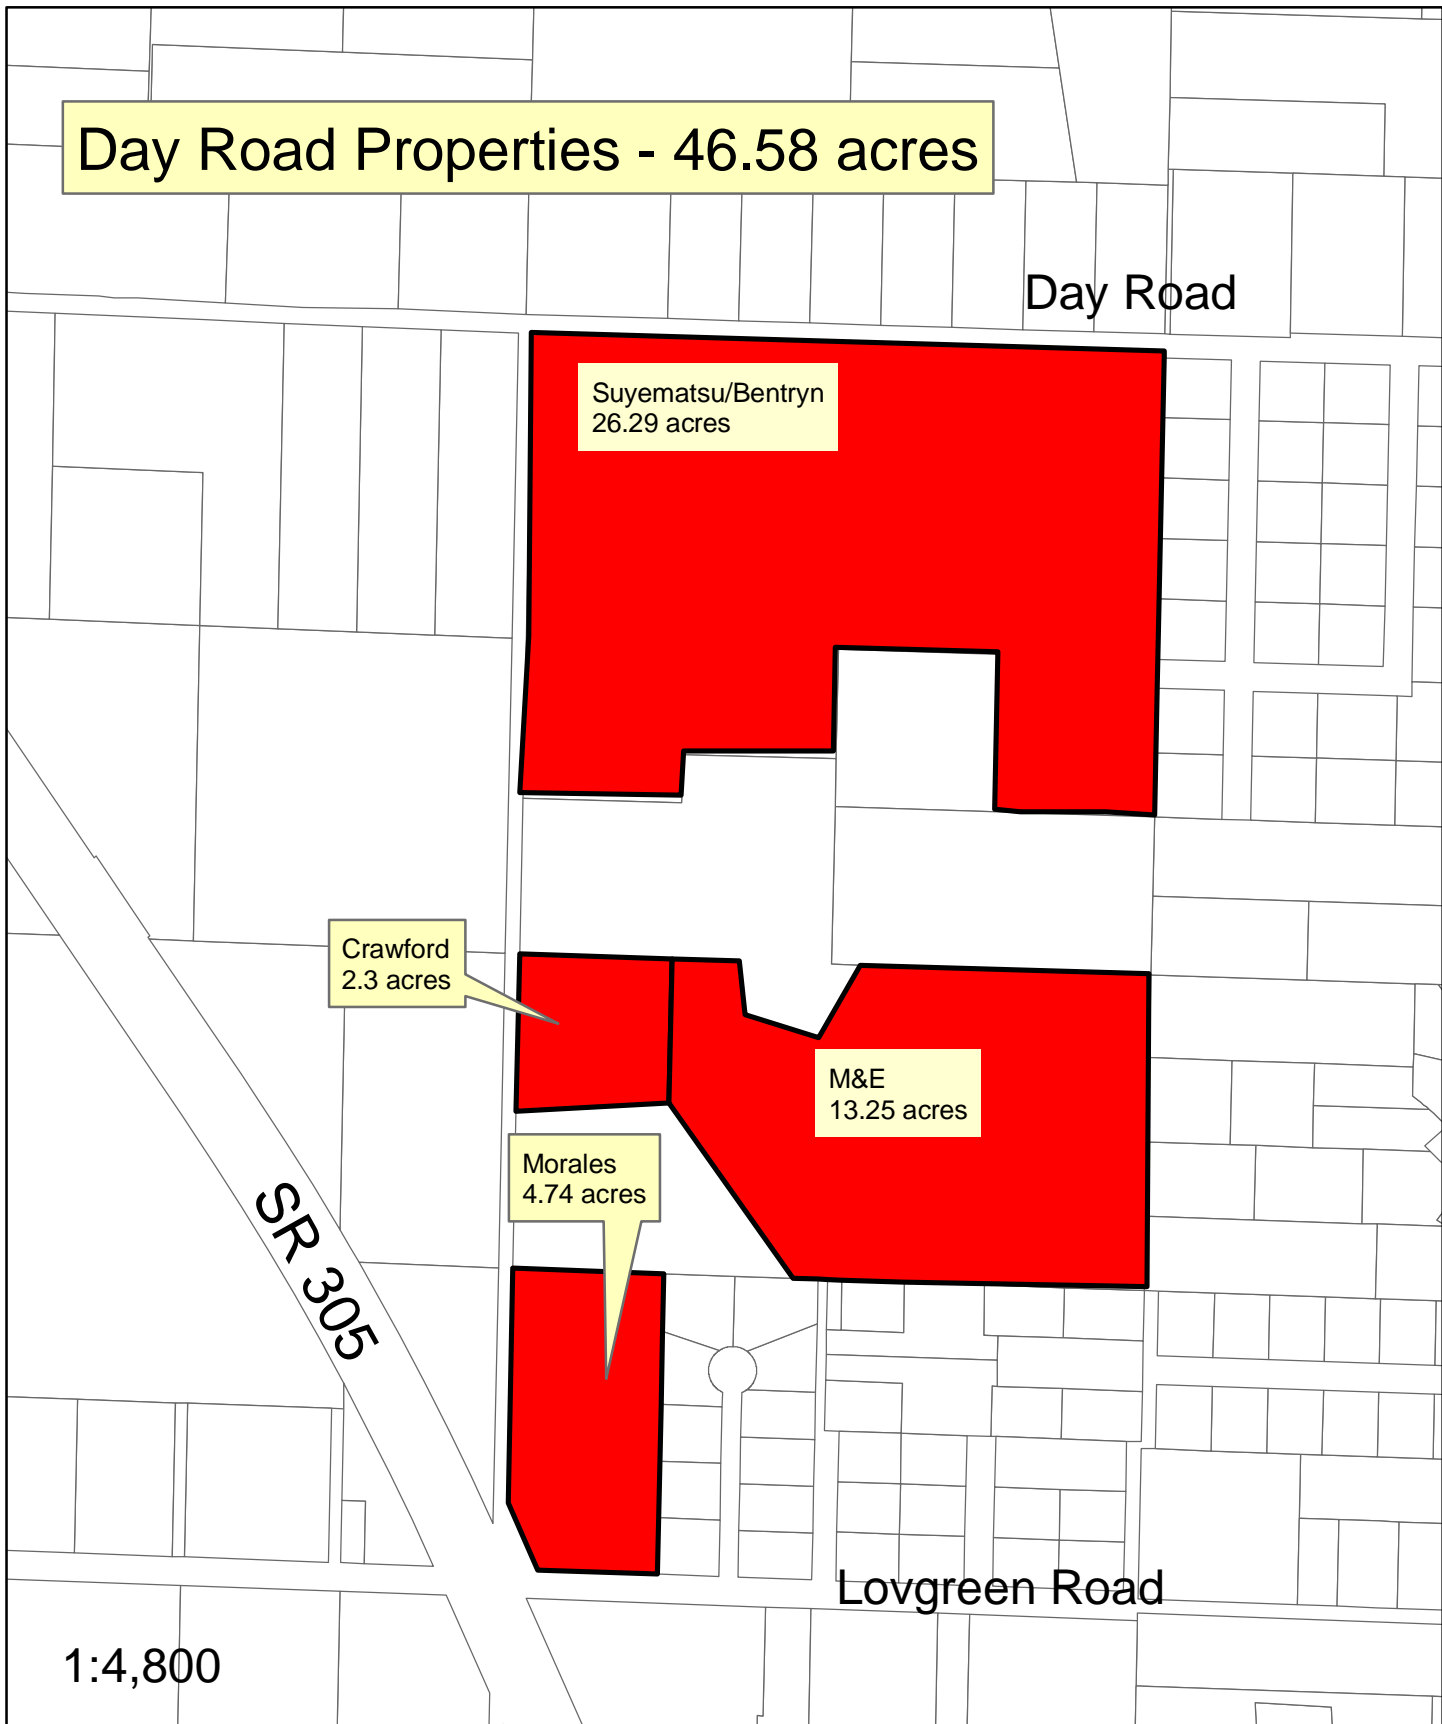

## Day Road Properties - 46.58 acres

### Vicinity Map

## Johnson Farm - 14.4 Acres

### Legend

- City Agricultural Land
- Tax Parcels